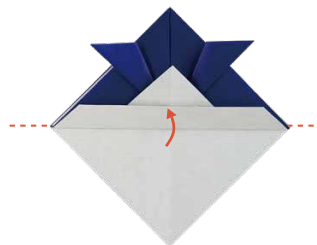

KABUTO Helmet

Kabuto is a type of helmet used by Japanese samurai in fighting. Its design has different in each person. In which one samurai has many Kabuto helmets.

HOW TO FOLD A KABUTO Helmet

1. Fold in half.

2. Fold to meet the center line.

3. Fold in half.

4.

5.

6. Fold in the dotted line.

7. Fold in the dotted line.

8. Tuck the corner into the pocket.

COMPLETE