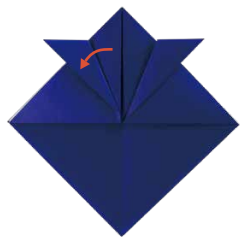

KABUTO Helmet

Kabuto is a type of helmet used by Japanese samurai in fighting. Its design has different in each person. In which one samurai has many Kabuto helmets.

HOW TO FOLD A KABUTO Helmet

1. Fold in half.

2. Fold to meet the center line.

3. Fold in half.

4.

5.

6. Fold in the dotted line.

7. Fold in the dotted line.

8. Tuck the corner into the pocket.

COMPLETE