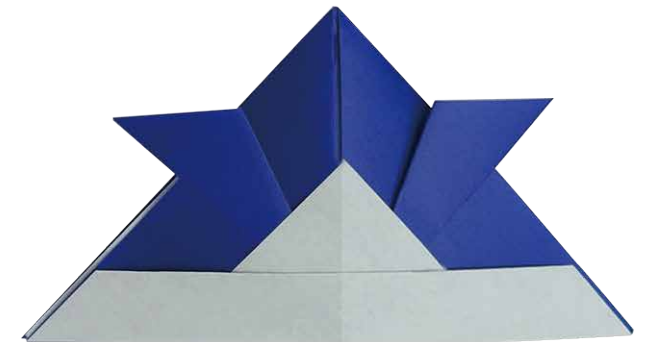

KABUTO Helmet

Kabuto is a type of helmet used by Japanese samurai in fighting. Its design has different in each person. In which one samurai has many Kabuto helmets.

HOW TO FOLD A KABUTO Helmet

1. Fold in half.

2. Fold to meet the center line.

3. Fold in half.

4.

5.

6. Fold in the dotted line.

7. Fold in the dotted line.

8. Tuck the corner into the pocket.

COMPLETE