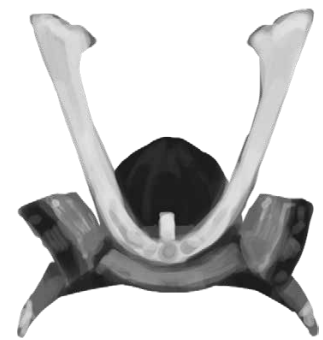

KABUTO Helmet

Kabuto is a type of helmet used by Japanese samurai in fighting. Its design has different in each person. In which one samurai has many Kabuto helmets.

HOW TO FOLD A KABUTO Helmet

1. Fold in half.

2. Fold to meet the center line.

3. Fold in half.

4.

5.

6. Fold in the dotted line.

7. Fold in the dotted line.

8. Tuck the corner into the pocket.

COMPLETE