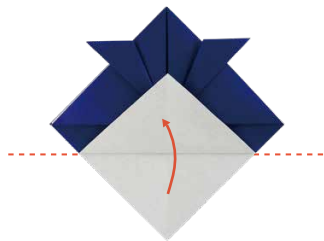

KABUTO Helmet

Kabuto is a type of helmet used by Japanese samurai in fighting. Its design has different in each person. In which one samurai has many Kabuto helmets.

HOW TO FOLD A KABUTO Helmet

1. Fold in half.

2. Fold to meet the center line.

3. Fold in half.

4.

5.

6. Fold in the dotted line.

7. Fold in the dotted line.

8. Tuck the corner into the pocket.

COMPLETE