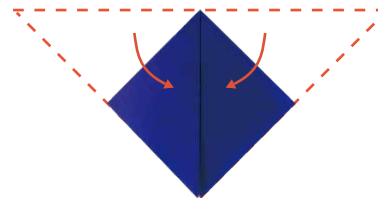

KABUTO Helmet

Kabuto is a type of helmet used by Japanese samurai in fighting. Its design has different in each person. In which one samurai has many Kabuto helmets.

HOW TO FOLD A KABUTO Helmet

1. Fold in half.

2. Fold to meet the center line.

3. Fold in half.

4.

5.

6. Fold in the dotted line.

7. Fold in the dotted line.

8. Tuck the corner into the pocket.

COMPLETE