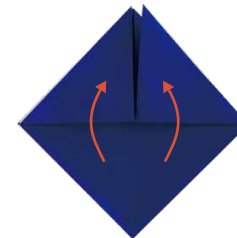

KABUTO Helmet

Kabuto is a type of helmet used by Japanese samurai in fighting. Its design has different in each person. In which one samurai has many Kabuto helmets.

HOW TO FOLD A KABUTO Helmet

1. Fold in half.

2. Fold to meet the center line.

3. Fold in half.

4.

5.

6. Fold in the dotted line.

7. Fold in the dotted line.

8. Tuck the corner into the pocket.

COMPLETE