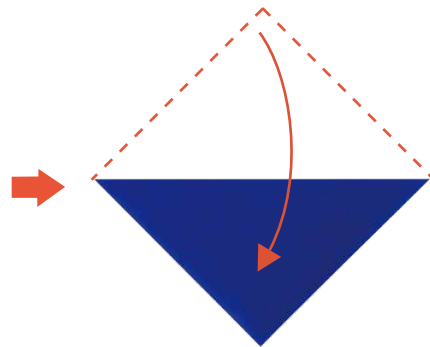

KABUTO Helmet

Kabuto is a type of helmet used by Japanese samurai in fighting. Its design has different in each person. In which one samurai has many Kabuto helmets.

HOW TO FOLD A KABUTO Helmet

1. Fold in half.

2. Fold to meet the center line.

3. Fold in half.

4.

5.

6. Fold in the dotted line.

7. Fold in the dotted line.

8. Tuck the corner into the pocket.

COMPLETE