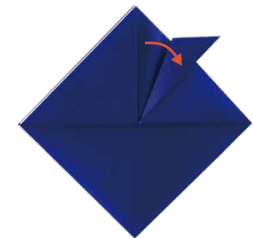

KABUTO Helmet

Kabuto is a type of helmet used by Japanese samurai in fighting. Its design has different in each person. In which one samurai has many Kabuto helmets.

HOW TO FOLD A KABUTO Helmet

1. Fold in half.

2. Fold to meet the center line.

3. Fold in half.

4.

5.

6. Fold in the dotted line.

7. Fold in the dotted line.

8. Tuck the corner into the pocket.

COMPLETE