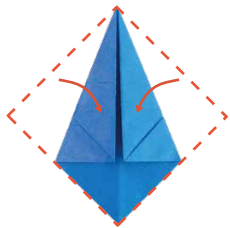

FUKUSUKE DOLL

Fukusuke doll is the figure of a man with a big head and plump ears which are said to increase the fortune and bring good luck. Storekeepers often display Fukusuke doll in their stores in the hope of good business. Thus, it's frequently found sitting near Maneki Neko.

HOW TO FOLD A FUKUSUKE Doll

1. Fold in the dotted lines to make creases and open.

2. Fold to meet the center.

3. Fold to meet the center.

4. Turn over.

5. Turn around.

6. Fold to meet the center line.

7. Turn over.

8. Open.

9. Turn over and fold in the dotted line.

10. Fold backward.

COMPLETE