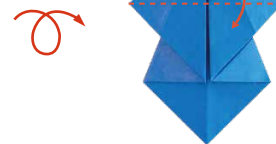

FUKUSUKE DOLL

Fukusuke doll is the figure of a man with a big head and plump ears which are said to increase the fortune and bring good luck. Storekeepers often display Fukusuke doll in their stores in the hope of good business. Thus, it's frequently found sitting near Maneki Neko.

HOW TO FOLD A FUKUSUKE Doll

1. Fold in the dotted lines to make creases and open.

2. Fold to meet the center.

3. Fold to meet the center.

4. Turn over.

5. Turn around.

6. Fold to meet the center line.

7. Turn over.

8. Open.

9. Turn over and fold in the dotted line.

10. Fold backward.

COMPLETE