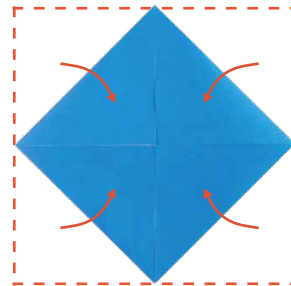

FUKUSUKE DOLL

Fukusuke doll is the figure of a man with a big head and plump ears which are said to increase the fortune and bring good luck. Storekeepers often display Fukusuke doll in their stores in the hope of good business. Thus, it's frequently found sitting near Maneki Neko.

HOW TO FOLD A FUKUSUKE Doll

1. Fold in the dotted lines to make creases and open.

2. Fold to meet the center.

3. Fold to meet the center.

4. Turn over.

5. Turn around.

6. Fold to meet the center line.

7. Turn over.

8. Open.

9. Turn over and fold in the dotted line.

10. Fold backward.

COMPLETE