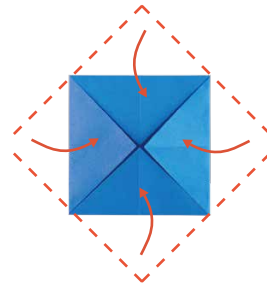

FUKUSUKE DOLL

Fukusuke doll is the figure of a man with a big head and plump ears which are said to increase the fortune and bring good luck. Storekeepers often display Fukusuke doll in their stores in the hope of good business. Thus, it's frequently found sitting near Maneki Neko.

HOW TO FOLD A FUKUSUKE Doll

1. Fold in the dotted lines to make creases and open.

2. Fold to meet the center.

3. Fold to meet the center.

4. Turn over.

5. Turn around.

6. Fold to meet the center line.

7. Turn over.