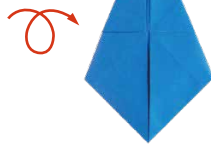

FUKUSUKE DOLL

Fukusuke doll is the figure of a man with a big head and plump ears which are said to increase the fortune and bring good luck. Storekeepers often display Fukusuke doll in their stores in the hope of good business. Thus, it's frequently found sitting near Maneki Neko.

HOW TO FOLD A FUKUSUKE Doll

1. Fold in the dotted lines to make creases and open.

2. Fold to meet the center.

3. Fold to meet the center.

4. Turn over.

5. Turn around.

6. Fold to meet the center line.

7. Turn over.

8. Open.

9. Turn over and fold in the dotted line.

10. Fold backward.

COMPLETE