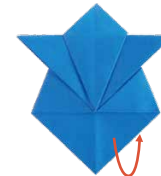

FUKUSUKE DOLL

Fukusuke doll is the figure of a man with a big head and plump ears which are said to increase the fortune and bring good luck. Storekeepers often display Fukusuke doll in their stores in the hope of good business. Thus, it's frequently found sitting near Maneki Neko.

HOW TO FOLD A FUKUSUKE Doll

1. Fold in the dotted lines to make creases and open.

2. Fold to meet the center.

3. Fold to meet the center.

4. Turn over.

5. Turn around.

6. Fold to meet the center line.

7. Turn over.

8. Open.

9. Turn over and fold in the dotted line.

10. Fold backward.

COMPLETE