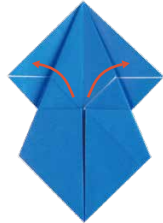

FUKUSUKE DOLL

Fukusuke doll is the figure of a man with a big head and plump ears which are said to increase the fortune and bring good luck. Storekeepers often display Fukusuke doll in their stores in the hope of good business. Thus, it's frequently found sitting near Maneki Neko.

HOW TO FOLD A FUKUSUKE Doll

1. Fold in the dotted lines to make creases and open.

2. Fold to meet the center.

3. Fold to meet the center.

4. Turn over.

5. Turn around.

6. Fold to meet the center line.

7. Turn over.

8. Open.

9. Turn over and fold in the dotted line.

10. Fold backward.

COMPLETE